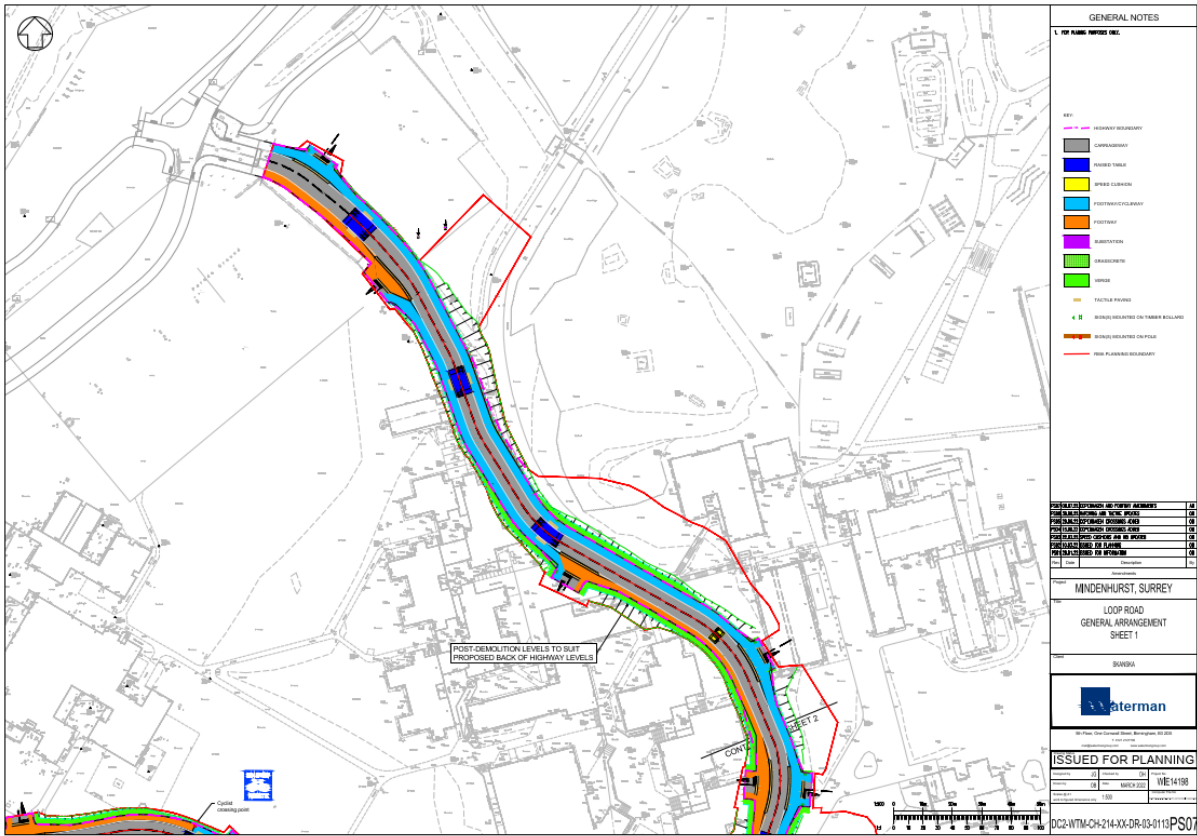

LOOP ROAD GENERAL ARRANGEMENT SHEET 1

LOOP ROAD GENERAL ARRANGEMENT SHEET 2

VIEW FROM MINDENHURST ROAD BY MINDENHURST PRIMARY SCHOOL

VIEW FROM ROYAL WAY TOWARDS MINDENHURST ROAD

VIEW FROM ROYAL WAY LOOKING NORTH

FROM ROYAL WAY LOOKING SOUTH

VIEW FROM ROYAL WAY LOOKING SOUTH

VIEW FROM ROYAL WAY LOOKING NORTH

VIEW FROM ROYAL WAY LOOKING SOUTH

VIEW FROM ROYAL WAY LOOKING NORTH

VIEW FROM ROYAL WAY LOOKING WEST

VIEW FROM ROYAL WAY LOOKING EAST

VIEW FROM ROYAL WAY LOOKING WEST

VIEW FROM ROYAL WAY LOOKING NORTH WEST

VIEWS FROM ROYAL WAY LOOKING NORTH WEST

VIEW FROM MINDENHURST ROAD OPPOSITE FOREST DRIVE

AERIAL VIEW OF LOOP ROAD SITE

The Loop Road	Surrey Heath Borough Council	
	Author: S. Bishop Date: 21/07/2022	