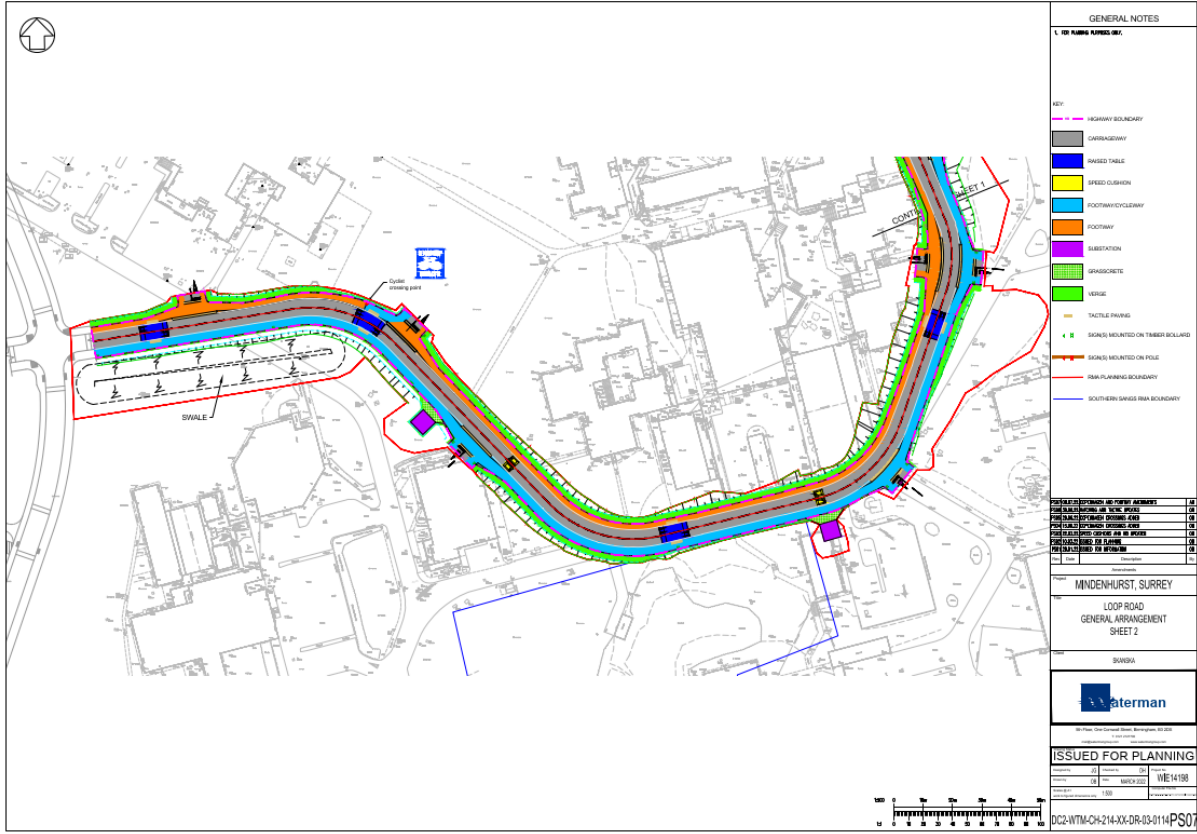

LOOP ROAD GENERAL ARRANGEMENT SHEET 1

LOOP ROAD GENERAL ARRANGEMENT SHEET 2

VIEW FROM MINDENHURST ROAD BY MINDENHURST PRIMARY SCHOOL

VIEW FROM ROYAL WAY TOWARDS MINDENHURST ROAD

VIEW FROM ROYAL WAY LOOKING NORTH

FROM ROYAL WAY LOOKING SOUTH

VIEW FROM ROYAL WAY LOOKING SOUTH

VIEW FROM ROYAL WAY LOOKING NORTH

VIEW FROM ROYAL WAY LOOKING SOUTH

VIEW FROM ROYAL WAY LOOKING NORTH

VIEW FROM ROYAL WAY LOOKING WEST

VIEW FROM ROYAL WAY LOOKING EAST

VIEW FROM ROYAL WAY LOOKING WEST

VIEW FROM ROYAL WAY LOOKING NORTH WEST

VIEWS FROM ROYAL WAY LOOKING NORTH WEST

VIEW FROM MINDENHURST ROAD OPPOSITE FOREST DRIVE

AERIAL VIEW OF LOOP ROAD SITE

The Loop Road	Surrey Heath Borough Council	
	Author: S. Bishop Date: 21/07/2022	